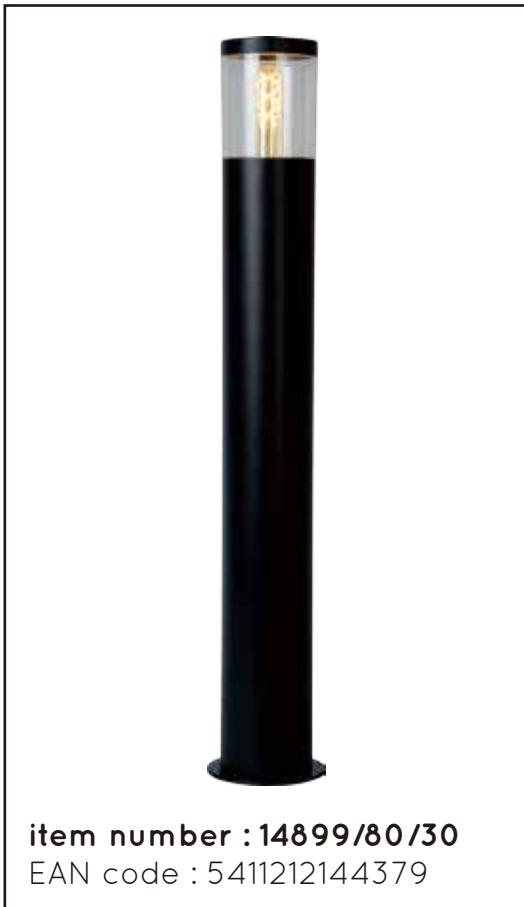

LUCIDE

GENERAL SPECIFICATIONS

FEDOR

RECOMMENDED LUCIDE  
LIGHT SOURCE

49035/05/62

Light source dimmable : YES

Light source incl : No

### General

Dimensions LxWxH : 13 cm x 13 cm x 79 cm

Height minimum : 79 cm

Height maximum : 79 cm

Dimensions shade LxWxH : 10 cm x 10 cm x 12 cm

Main material : Stainless Steel

Ceiling rose material : -

Color : Black / Silver

Style : Modern

Shape : Round

Weight : 1,35 kg

Warranty : 2 years

### Product specifications

Dimmable : No

Light direction : Downlight

Adjustable in height : No

Directional : Not Directional

Cable : No

Cable length : -

Sensor : Without Sensor