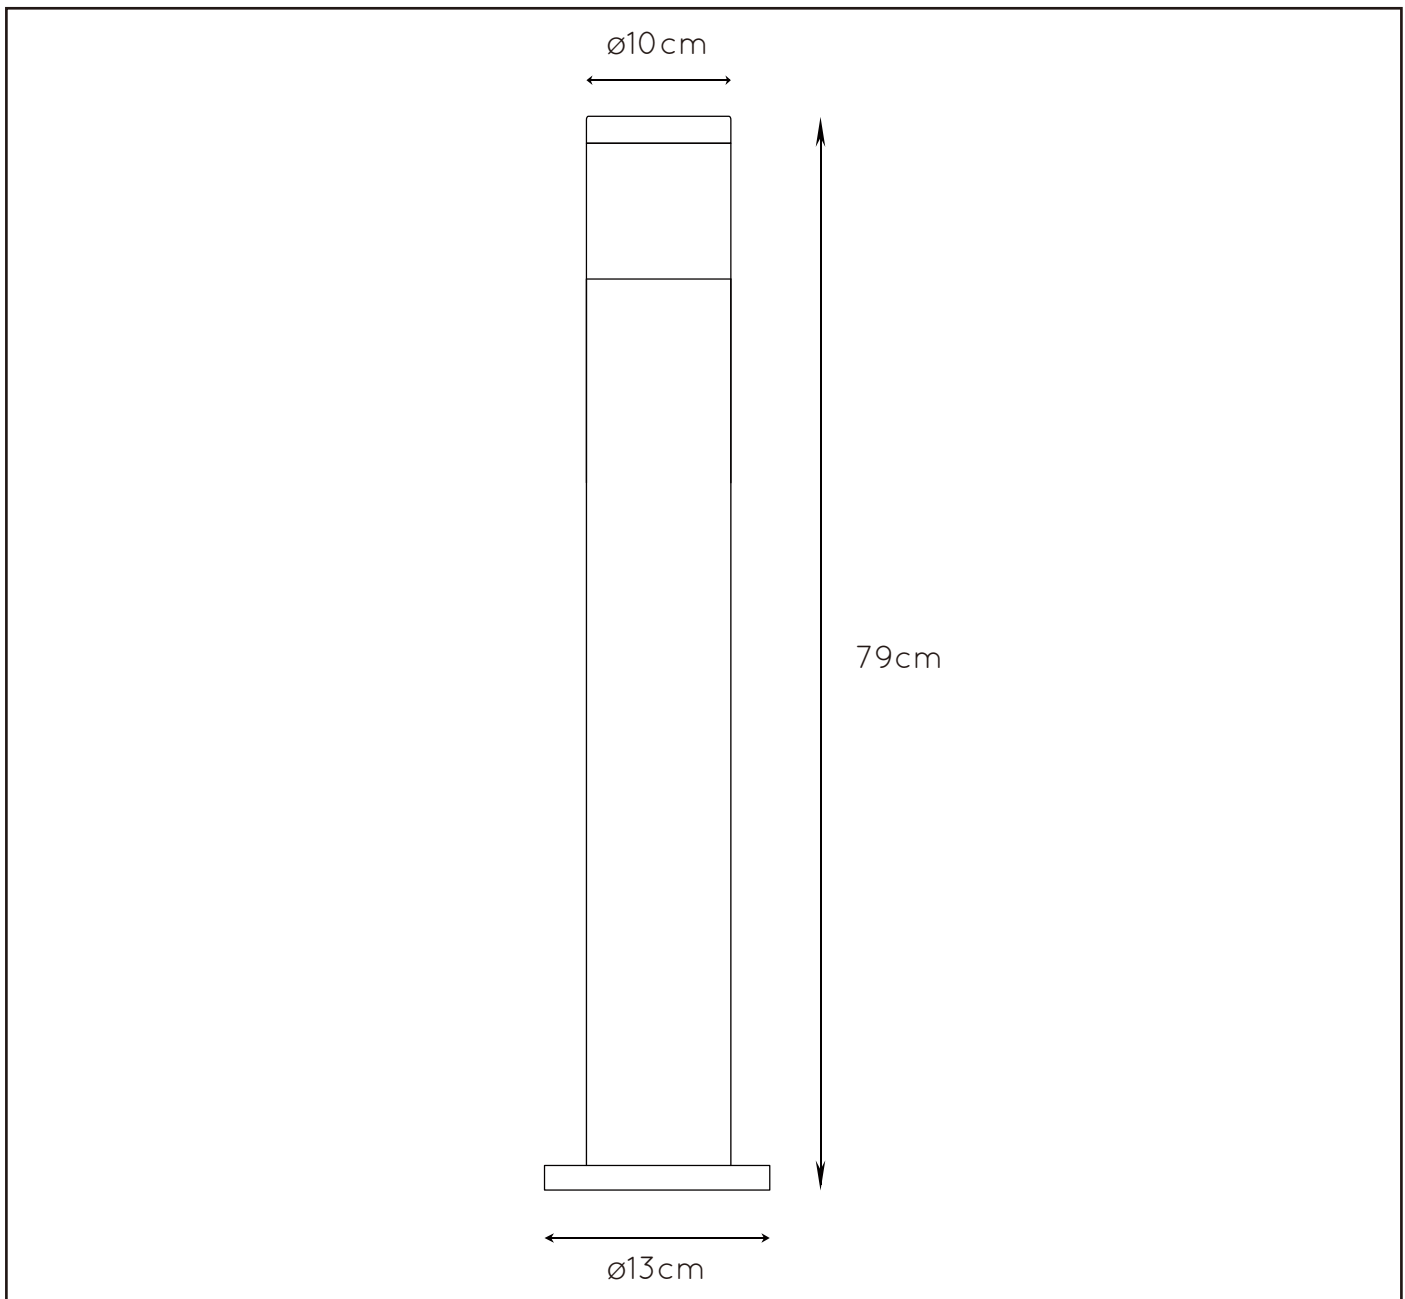

### General

Dimensions LxWxH : 13 cm x 13 cm x 79 cm

Height minimum : 79 cm

Height maximum : 79 cm

Dimensions shade LxWxH : 10 cm x 10 cm x 12 cm

Main material : Stainless Steel

Ceiling rose material : -

Color : Black / Silver

### Product specifications

Dimmable : No

Light direction : Downlight

Adjustable in height : No

Directional : Not Directional

Cable : No

Cable length : -

Sensor : Without Sensor

LUCIDE

TECHNICAL DRAWING & DIMENSIONS

## FEDOR

Item number : 14899/80/30  
EAN code : 5411212144379

Item number : 14899/80/12  
EAN code : 5411212144362

For more specifications, dimensions please visit  
[www.lucide.com](http://www.lucide.com)